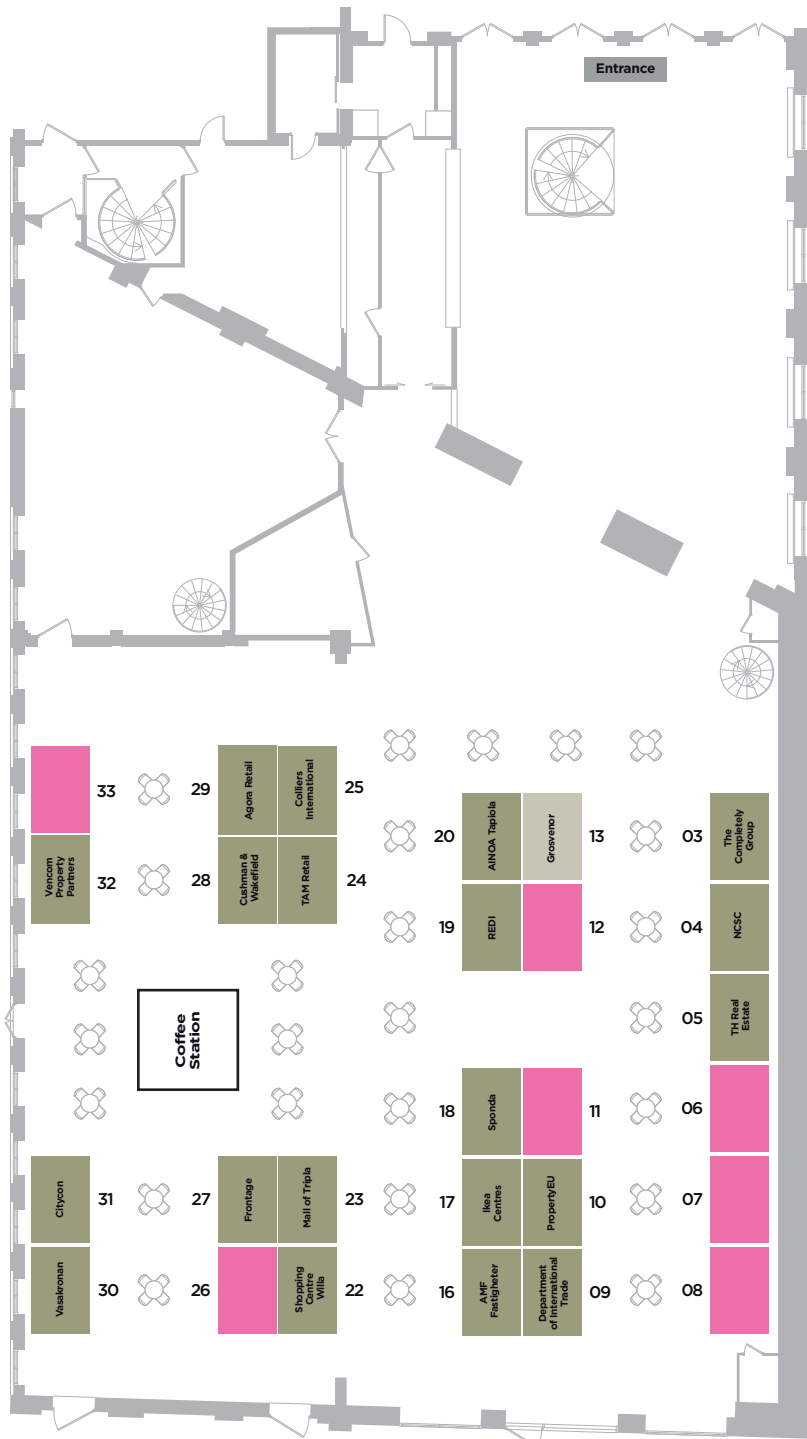

COMPLETELY
RETAIL

marketplace

Nordics

THE BREWERY, STOCKHOLM
22nd May 2018

Please note: Floorplan is not to scale and subject to change

Confirmed Reserved Available

To register your interest in exhibiting at the event please contact Shelley Batey on +44 (0)1483 238686 or email sb@completelygroup.com