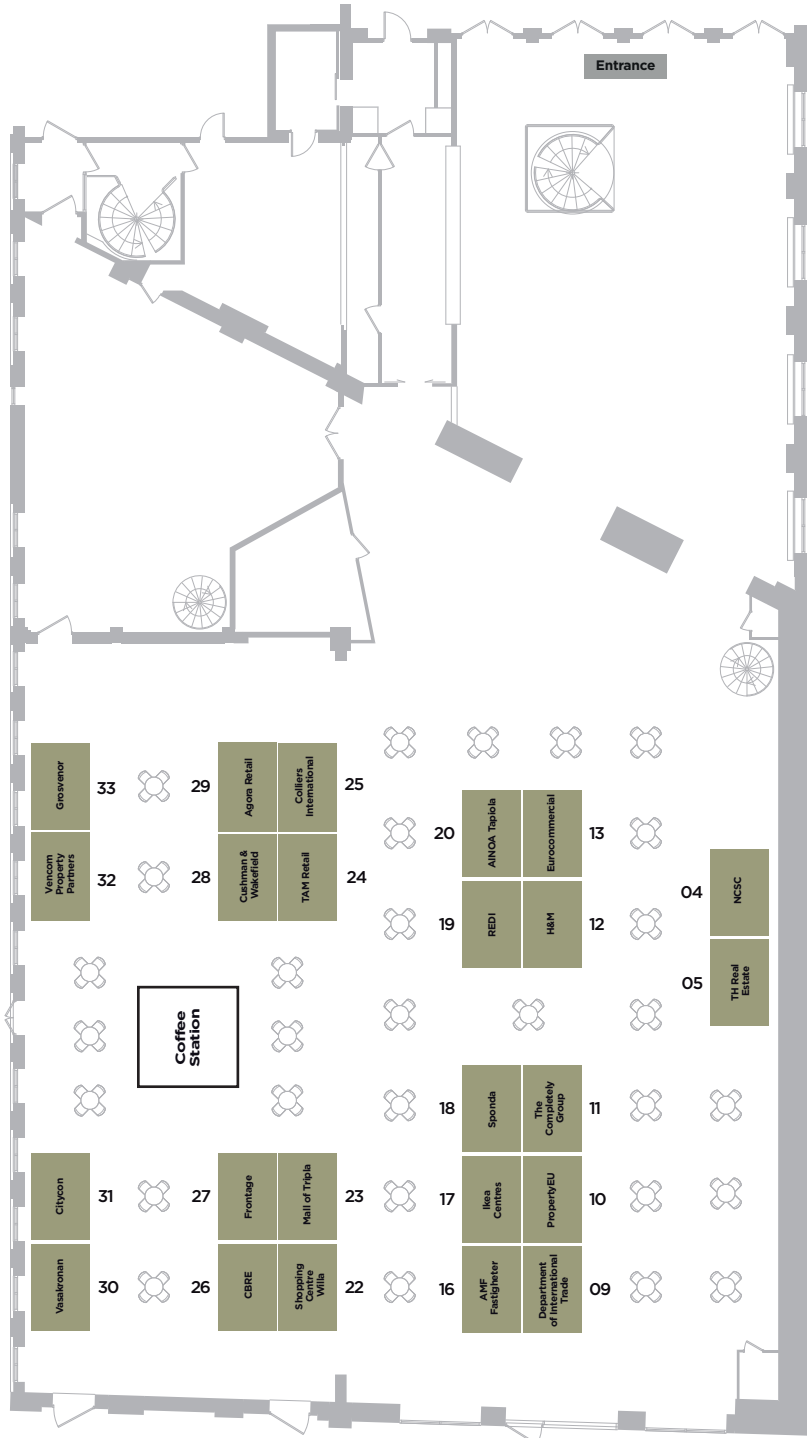

COMPLETELY
RETAIL

marketplace

Nordics

THE BREWERY, STOCKHOLM
22nd May 2018

Please note: Floorplan is not to scale and subject to change

Confirmed
 Reserved
 Available

To register your interest in exhibiting at the event please contact Shelley Batey on +44 (0)1483 238686 or email sb@completelygroup.com